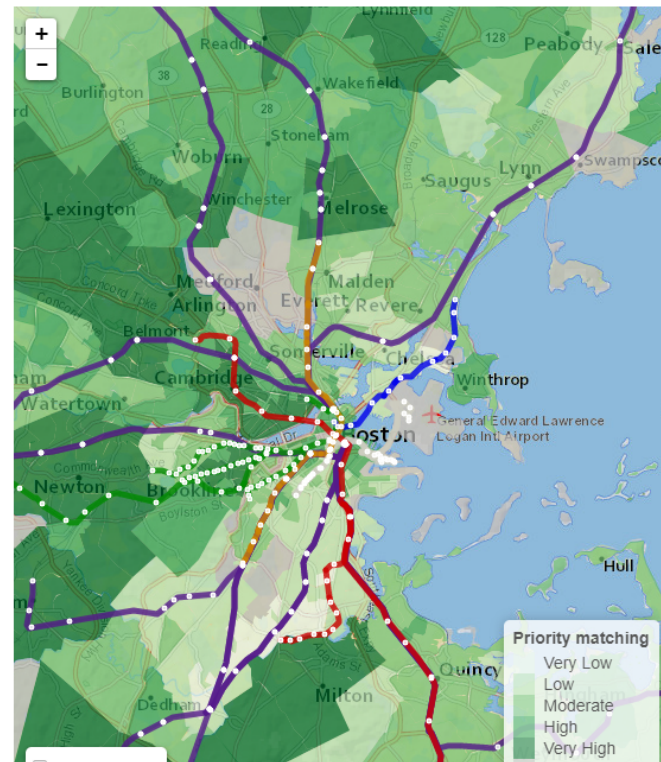

Housing Selector Tool

Connect with Us

HOME OUR ORGANIZATION OUR OUTCOMES OUR PARTNERS RESEARCH & NEWS MASS HOUSING TOOL CONTACT US

Housing Selection Tool

Housing requirements

Size and rent

Payment Standard

Rent range:

Bedrooms (minimum):

Zoom in on the map in the area you are looking for before searching for apartments

Search for apartments

Location priorities

Child exposure to opportunity

Low Neutral High

Address Locator Tool

- HOME
- OUR ORGANIZATION
- OUR OUTCOMES
- OUR PARTNERS
- RESEARCH & NEWS
- MASS HOUSING TOOL
- CONTACT US

Address Locator Tool

Introduction

Welcome to the Address Lookup Tool. Here, you will be able to find information about the surrounding area of the address you are interested in.