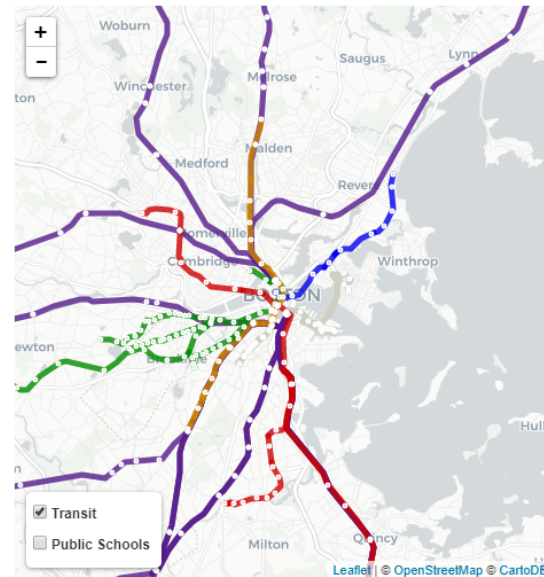

Bedrooms (minimum):

Zoom in on the map in the area you are looking for before searching for apartments

Search for apartments

Location priorities

Child exposure to opportunity

Low Neutral High

Address Locator Tool

- HOME
- OUR ORGANIZATION
- OUR OUTCOMES
- OUR PARTNERS
- RESEARCH & NEWS
- MASS HOUSING TOOL
- CONTACT US

Address Locator Tool

Introduction

Welcome to the Address Lookup Tool. Here, you will be able to find information about the surrounding area of the address you are interested in.

Select your address

Address Lookup

Indicators

Map

Mailing Tool

Connect with Us

[HOME](#) [OUR ORGANIZATION](#) [OUR OUTCOMES](#) [OUR PARTNERS](#) [RESEARCH & NEWS](#) [MASS HOUSING TOOL](#) [CONTACT US](#)